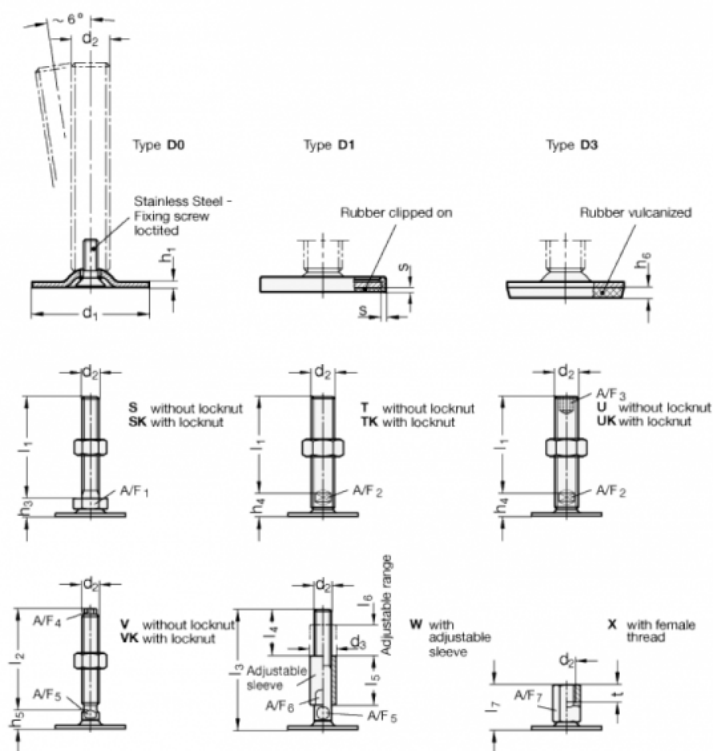

Article number: 204140M1050D1SK
 Description: E+G levelling foot
 GN 41-40-M10-50-D1-SK
 Note: SK With nut, External hexagon at the bottom

Measures

A/F1 = 17
 d1 = 40
 d2 = M10
 h1 = 2
 h3 = 11
 h6 =
 l1 = 50
 s = 1.5